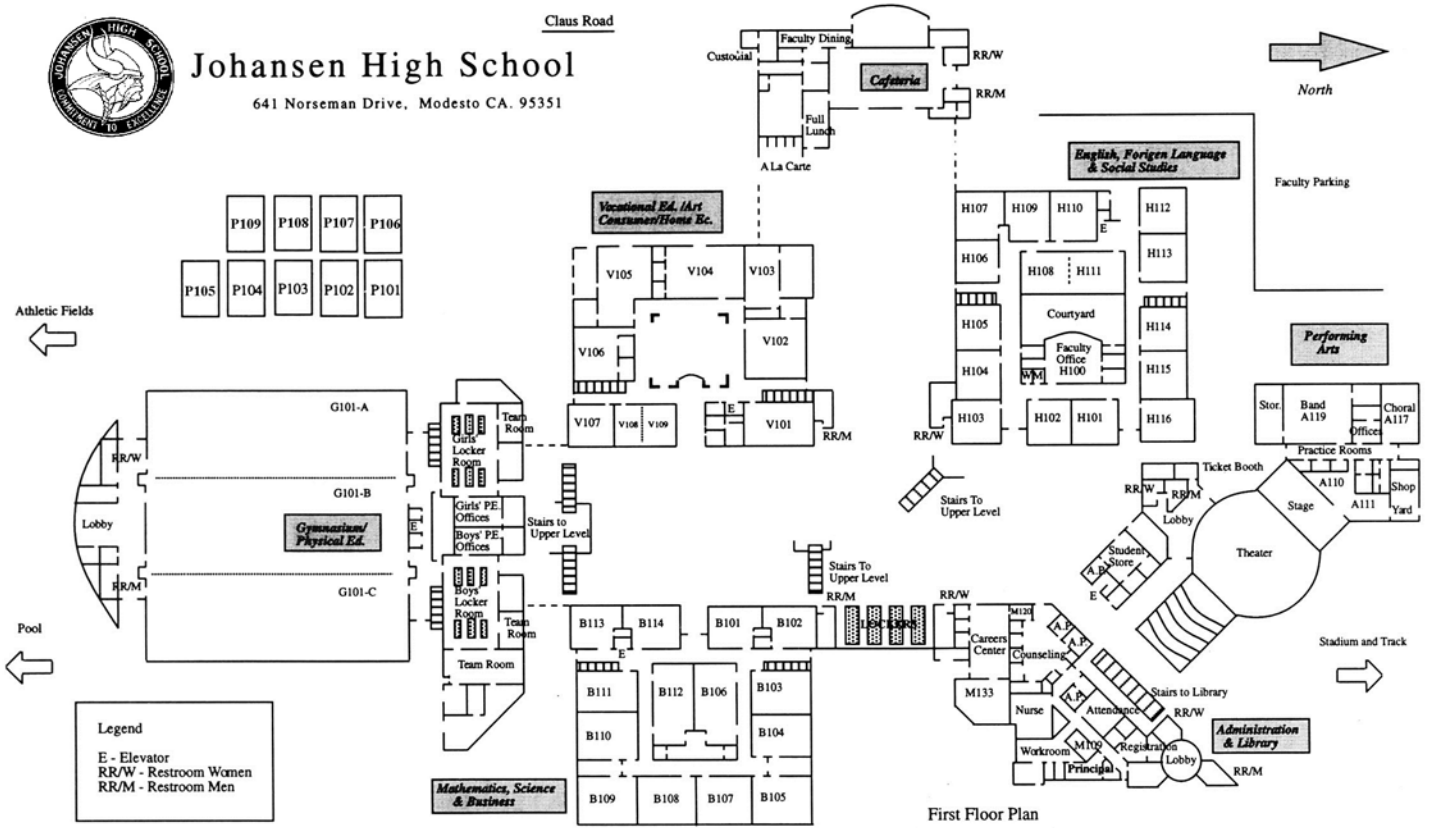

# Johansen High School

641 Norseman Drive, Modesto CA. 95351

Claus Road

Student Parking Area